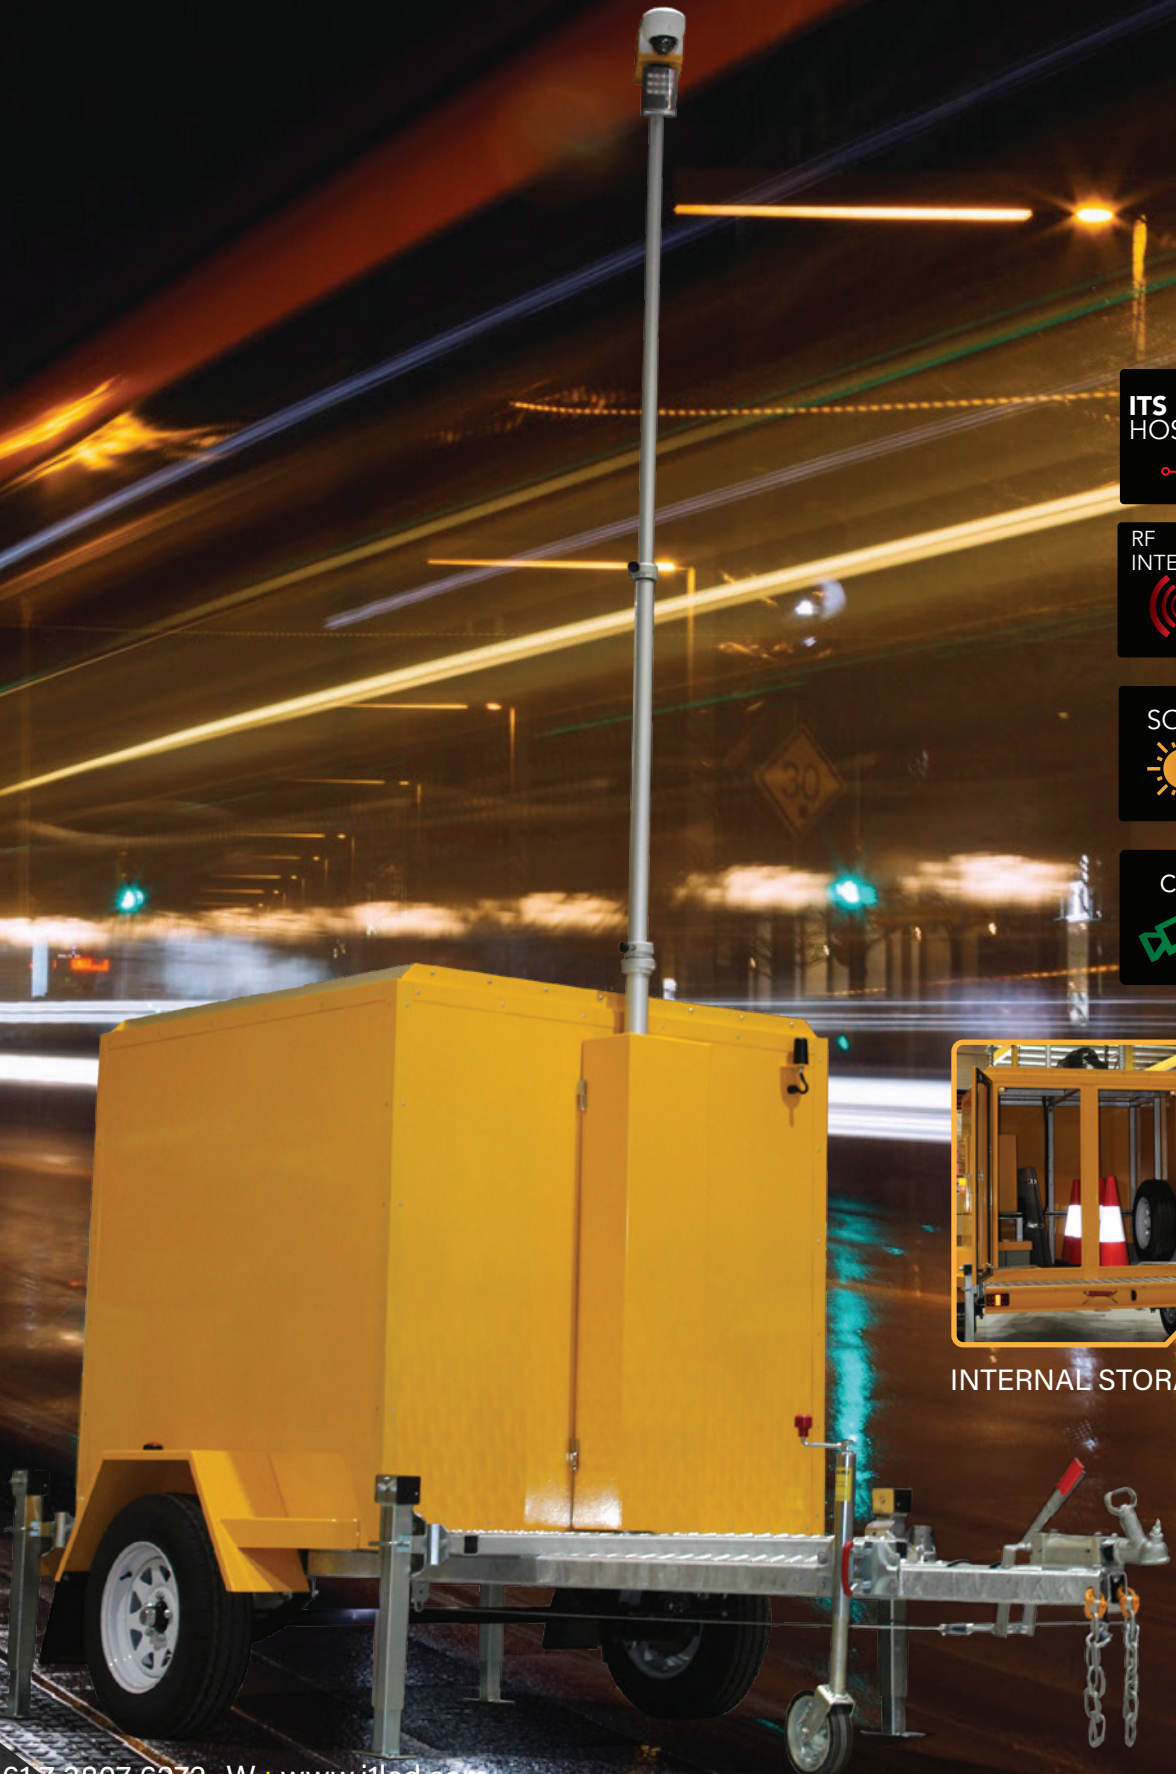

J1-LED

CCTV TRAILER

INTERNAL STORAGE

T : +61 7 3807 6272 W : www.j1led.com
A : 10 Production Street Beenleigh QLD 4207

J1-LED